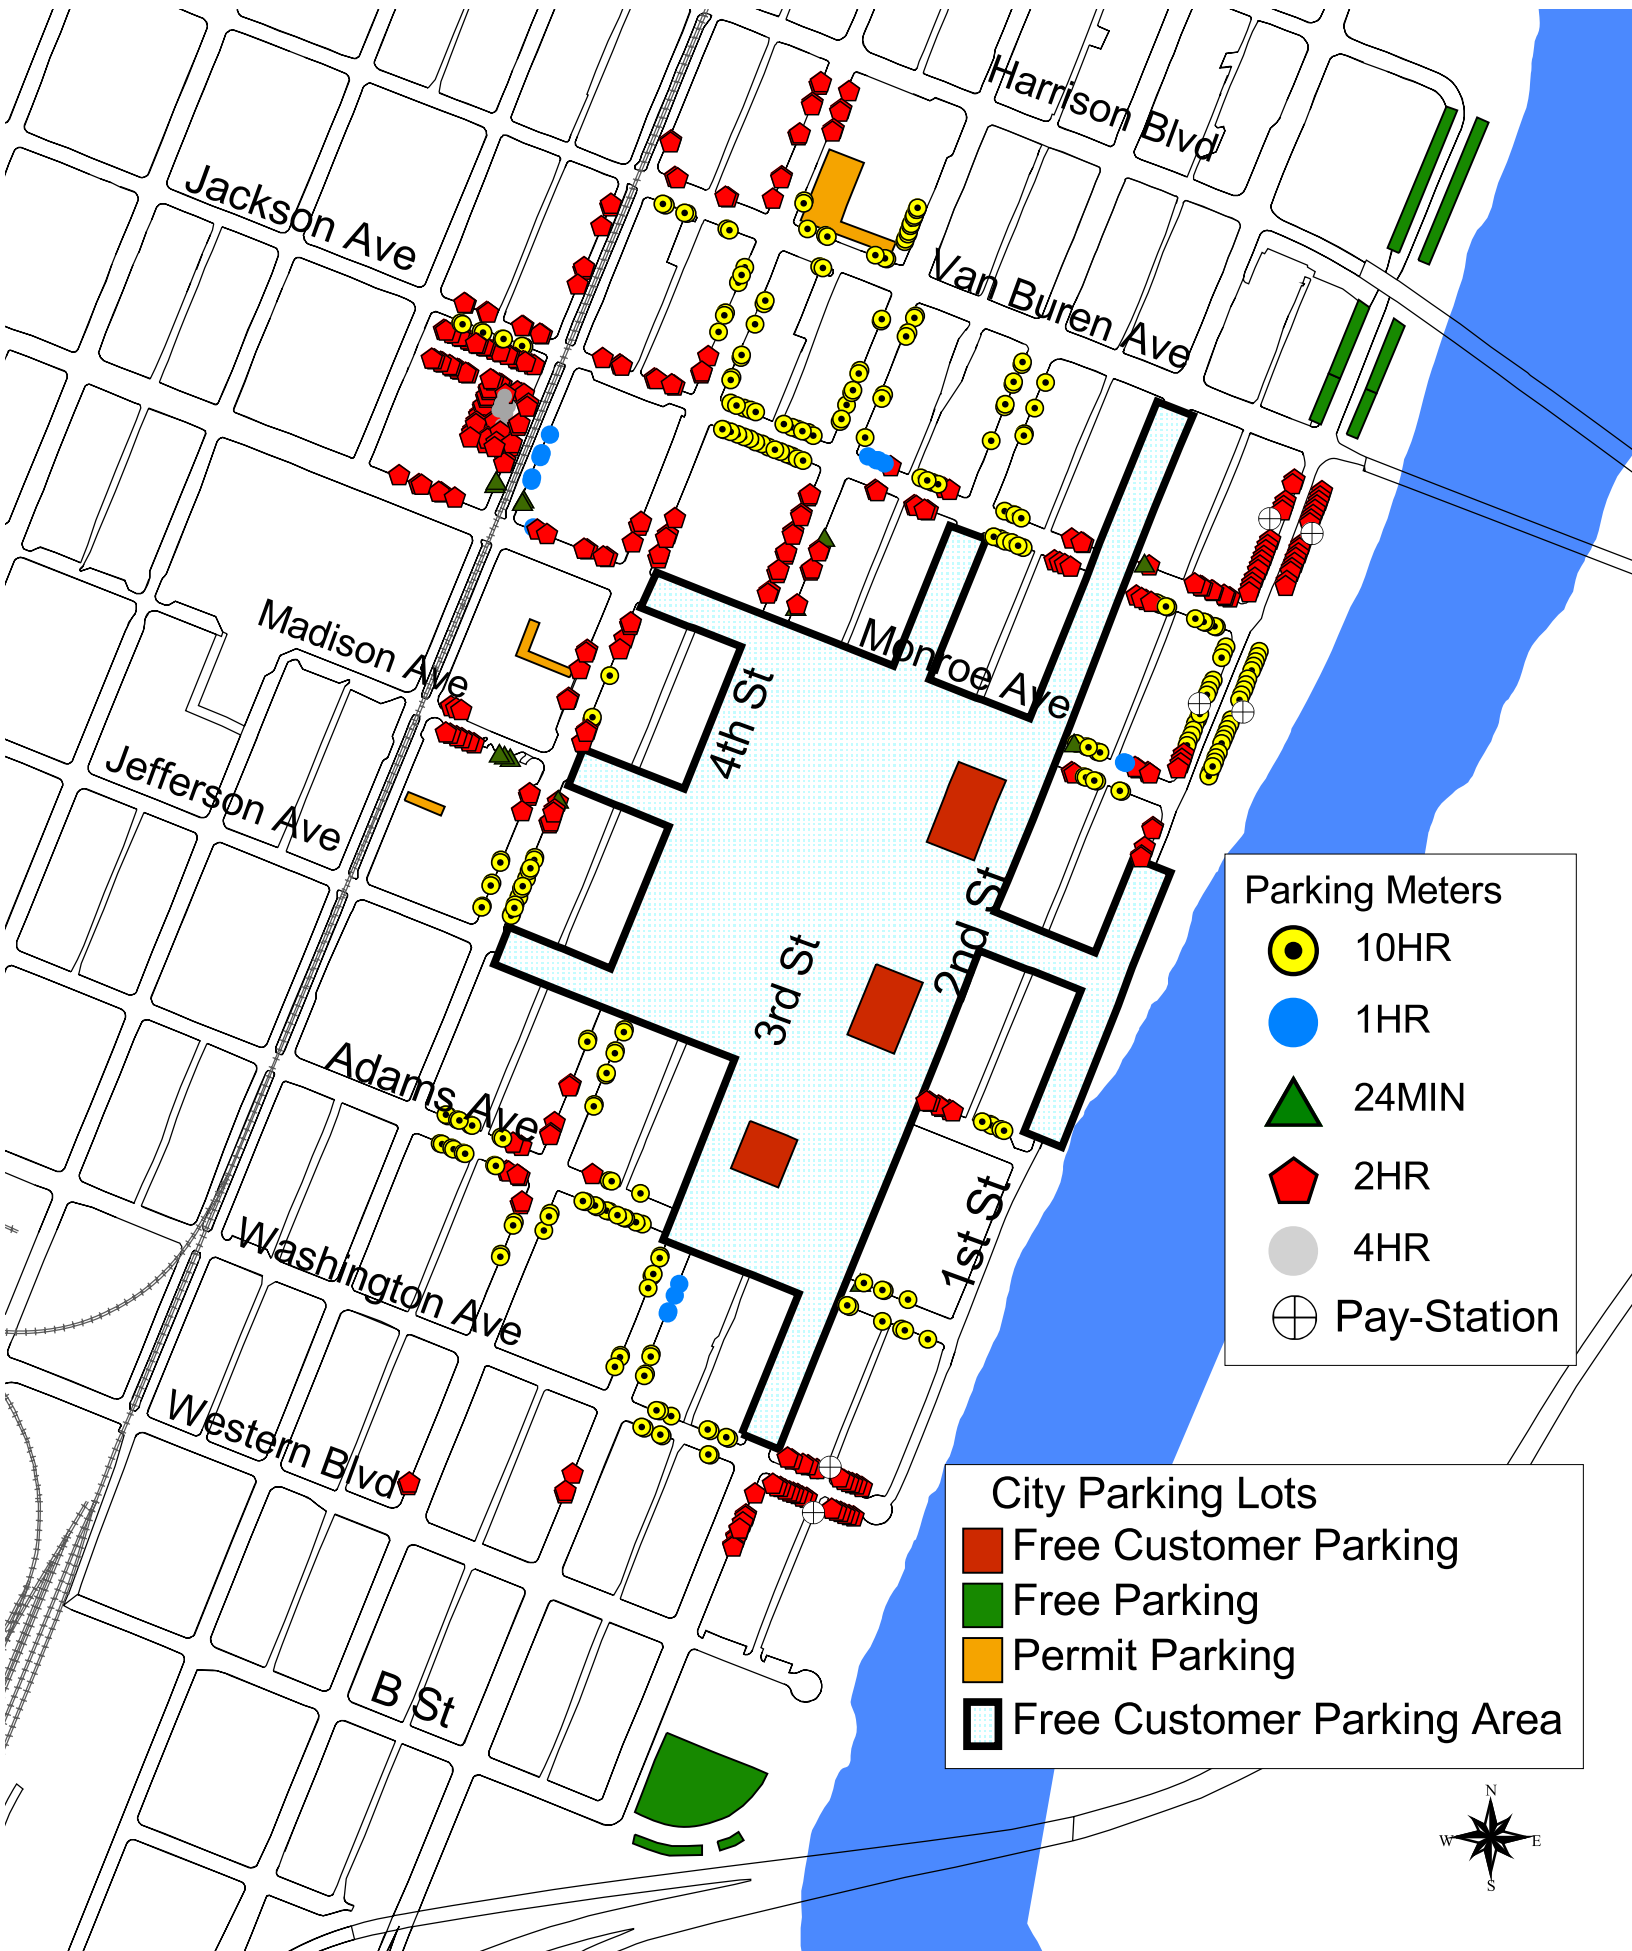

Parking in Downtown Corvallis

Parking Meters

- 10HR
- 1HR
- 24MIN
- 2HR
- 4HR
- Pay-Station

City Parking Lots

- Free Customer Parking
- Free Parking
- Permit Parking
- Free Customer Parking Area